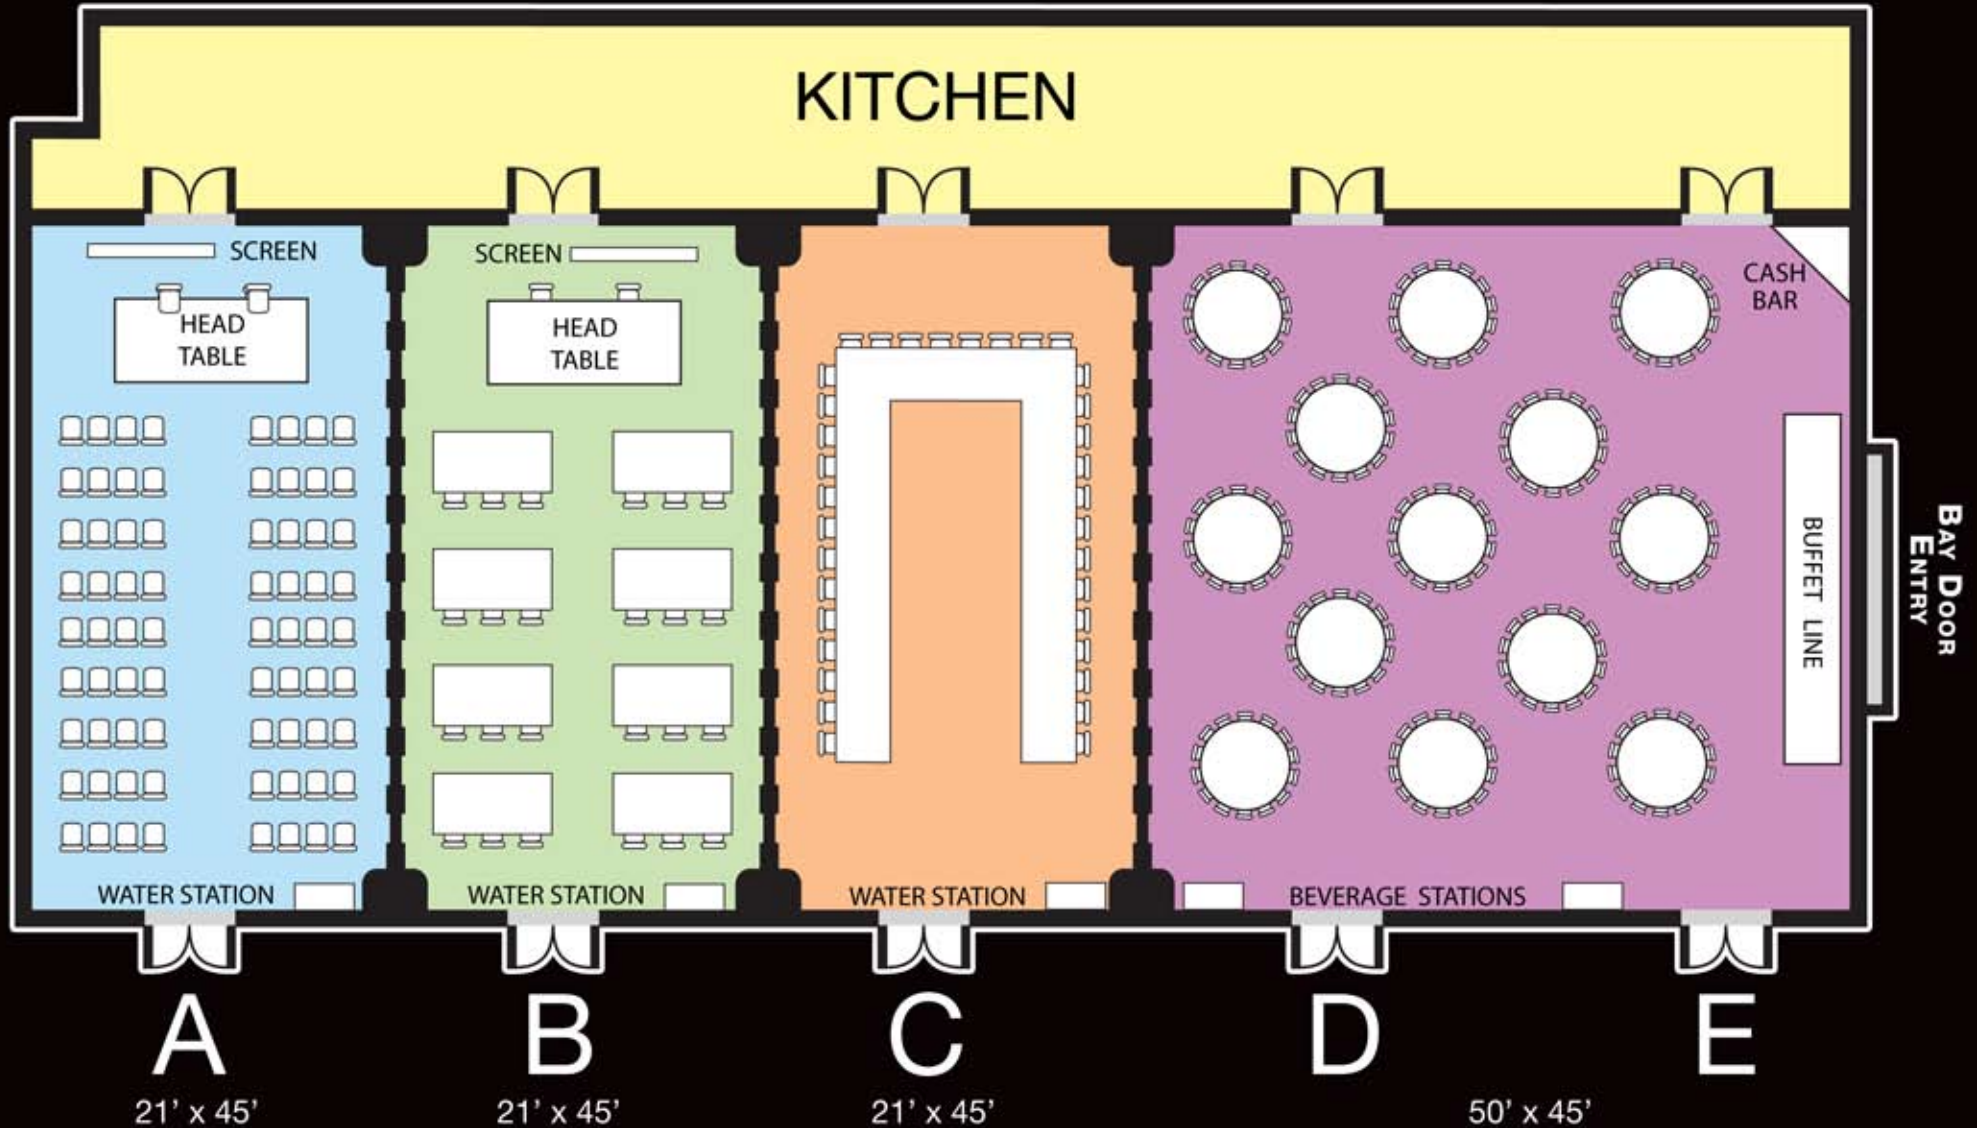

THE NAUTICAL BEACHFRONT RESORT

1000 McCulloch Blvd. N. • Lake Havasu City, AZ 86403

Contact Jennifer Beach
Email: jenniferb@nauticalinn.com
Phone: 800.892.2141 (ext. 423)

CONVENTION CENTER BUILDING CONFIGURATION CHART