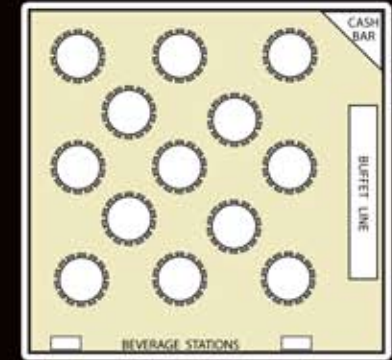

**BUSINESS MEETING
STYLE SEATING**

**BANQUET
STYLE SEATING**

ROOMS	SQUARE FEET AND ROOM DEMENSIONS	THEATER STYLE SEATING	CLASS ROOM STYLE SEATING	BUSINESS MEETING STYLE SEATING	BANQUET STYLE SEATING
CONFERENCE CENTER	5625' 125'X45'	750	350	350	
ROOM A	1125' 25'X45'	150	70	70	40
ROOM B	1125' 25'X45'	150	70	70	40
ROOM C	1125' 25'X45'	150	70	70	40
ROOM D&E	2250' 50'X45'	300	140	140	60
MAIN BEACH				50	
COVE				200	